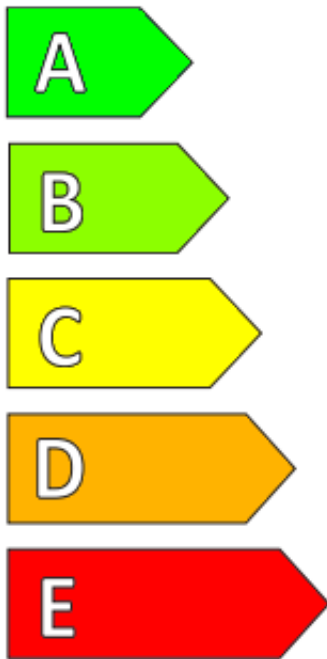

# ENERG

**Continental**

4511260000

175/65R14 90 T

C2

**C**

**B**

2020/740